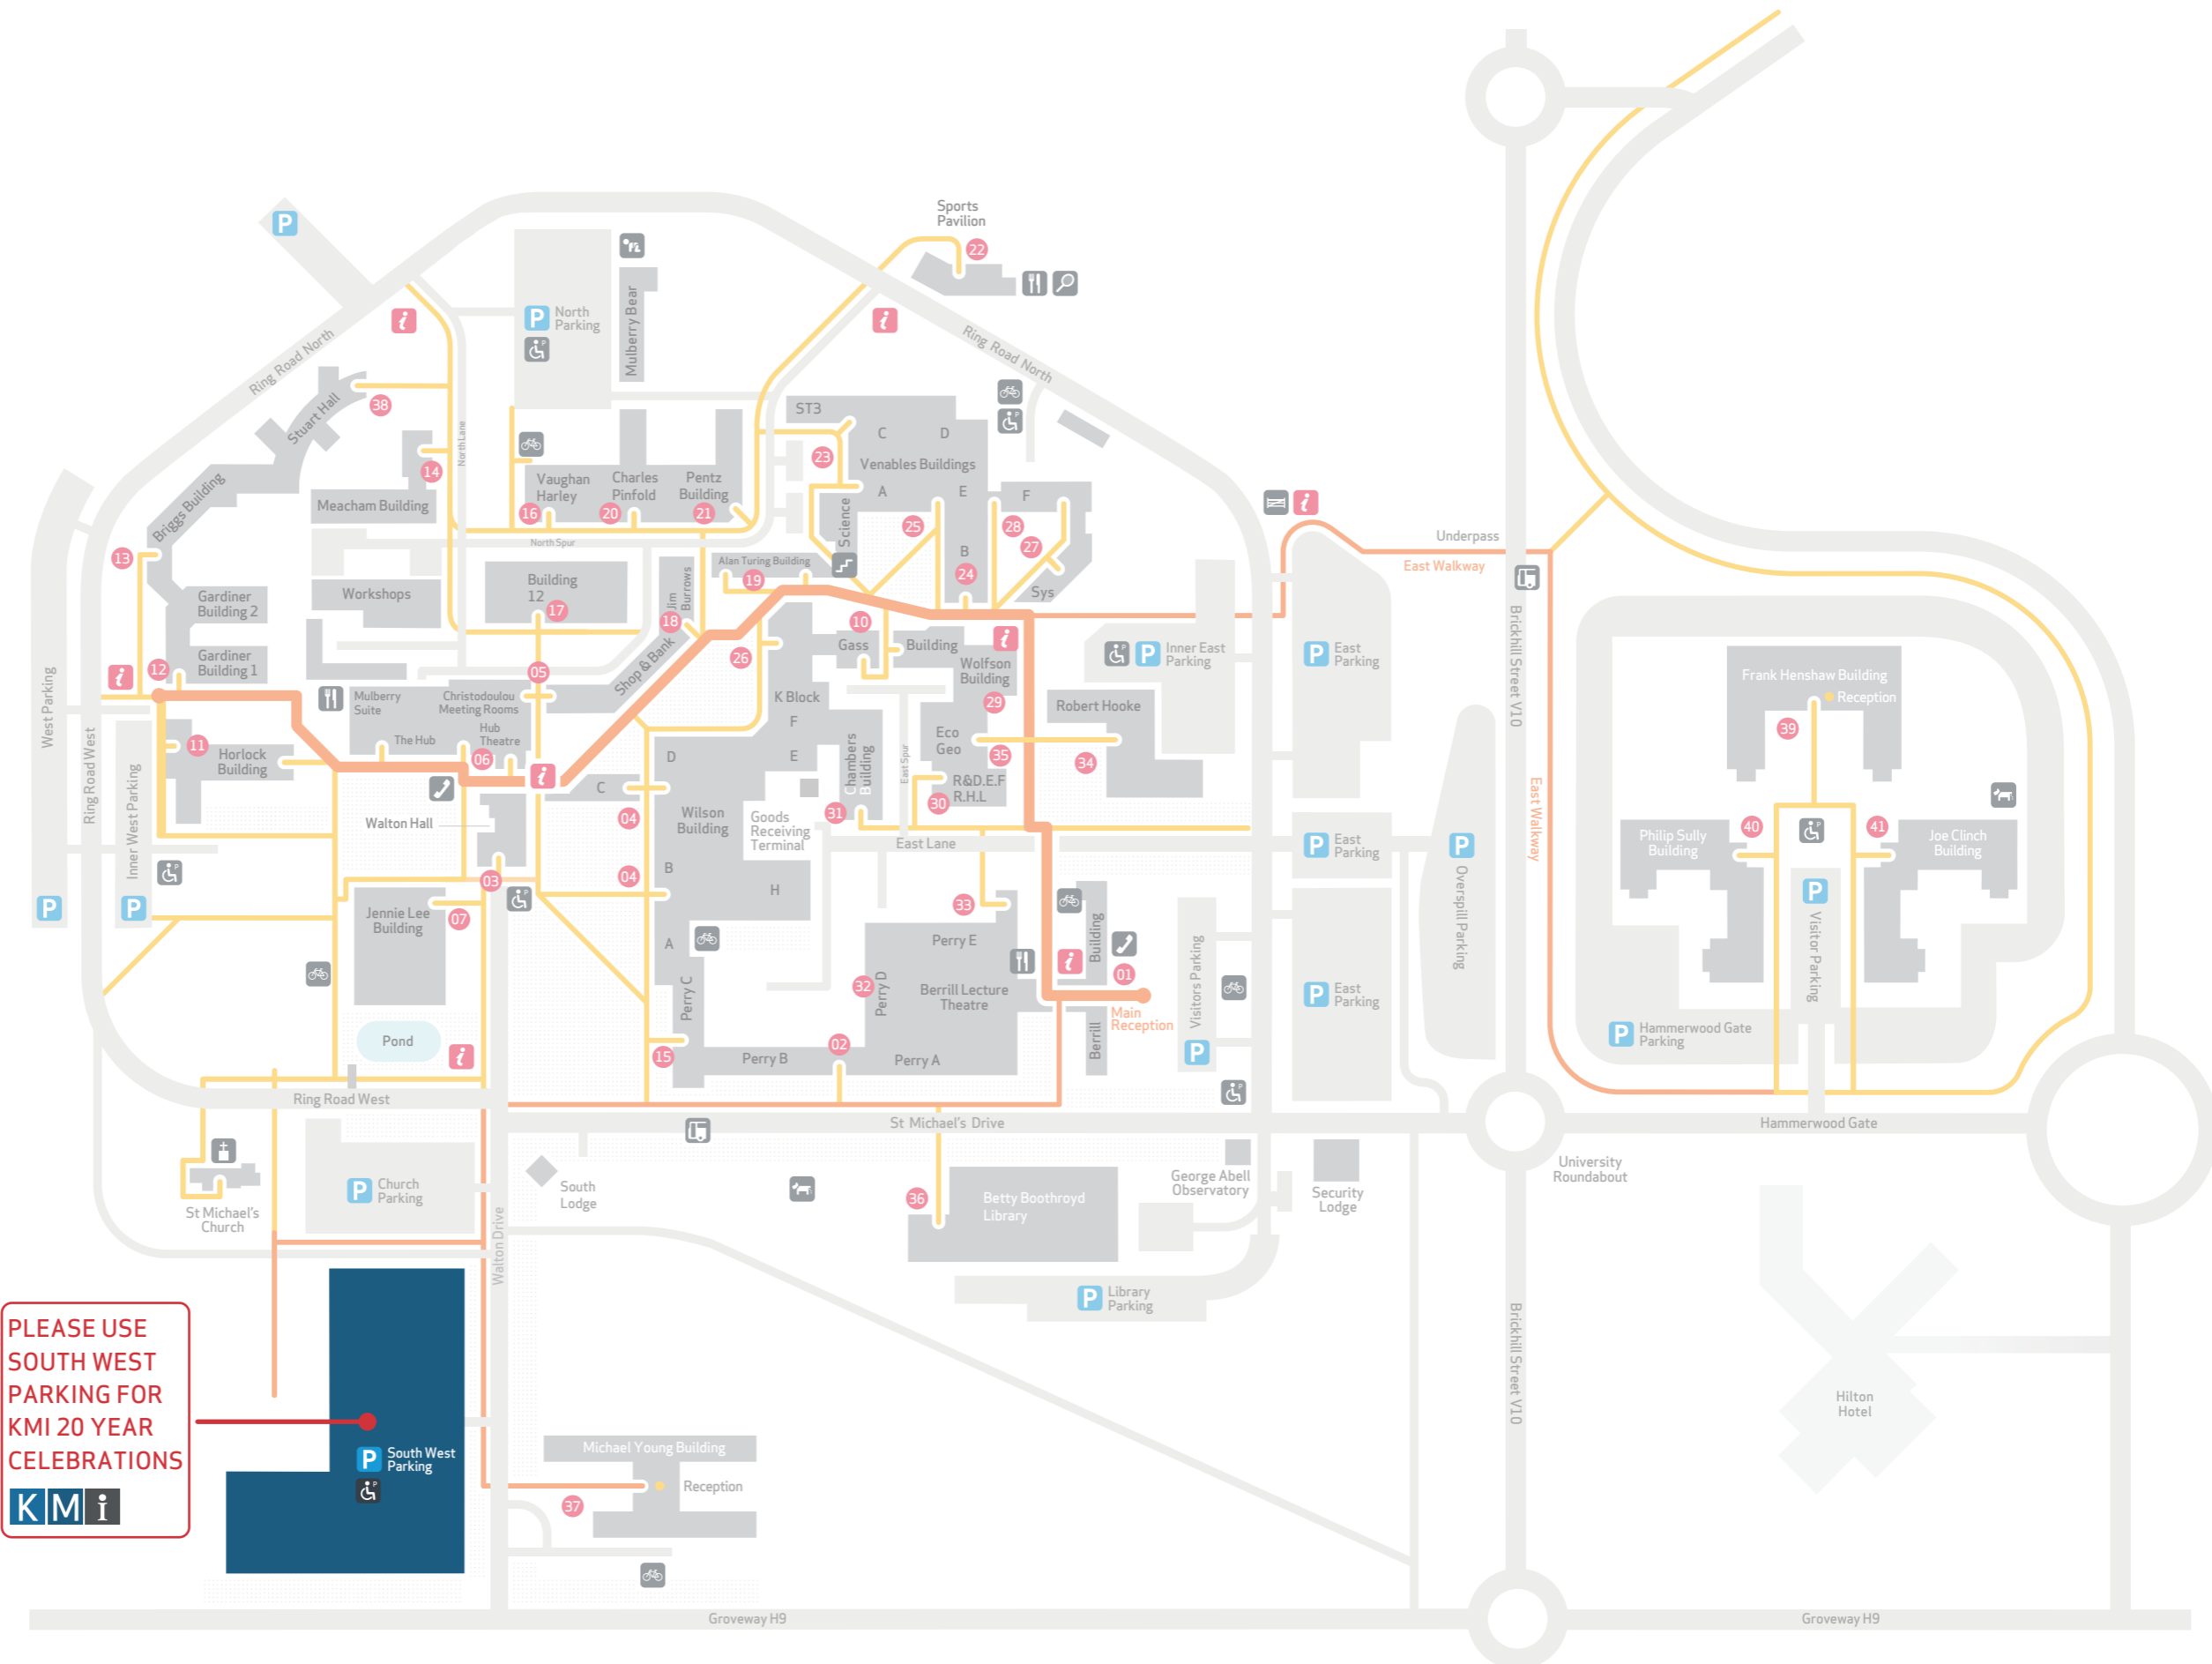

Walton Hall Campus Map

Key to Building Entrances

Alan Turing Building	19
Audio Recording Centre	39
Berrill Building	01
Berrill Lecture Theatre	01
Betty Boothroyd Library	36
Briggs Building	13
Building 12	17
Chambers Building	31
Charles Pinfold Building	20
Christodoulou Meeting Room	05
Ecosystems & Geobiology Labs.	35
Frank Henshaw Building	39
Gardiner Building 01 & 02	12
Gass Building	10
Horlock Building	11
Jennie Lee Building	07
Jim Burrows Building	18
Joe Clinch Building	41
K Block	26
Meacham Building	14
Michael Young Building	37
Pentz Building	21
Perry A	02
Perry B	02
Perry C	15
Perry D	32
Perry E	33
Philip Sully Building	40
R & D and Engineering Facility	35
Reinhold Hermann Labs.	30
Robert Hooke Building	34
Sports Pavilion	22
Stuart Hall Building	38
The Hub, Suites and Theatre	06
Vaughan Harley Building	16
Venables Entrance A & C	23
Venables Entrance B	24
Venables Entrance D	28
Venables Entrance E	25
Venables Entrance F & Systems	27
Walton Hall	03
Wilson Building	04
Wolfson Building	29

PLEASE USE SOUTH WEST PARKING FOR KMI 20 YEAR CELEBRATIONS

Key to Symbols

- | | | | | |
|--------------------------|------------------|--------------------|-------------------|-------------------|
| Bus Stop | Bicycle Parking | Dog Run | Public Telephones | Sports Pavilion |
| Car Parking | Childrens Centre | Gate | Refectory | Stairs |
| Car Parking for Disabled | Church | Information Points | Shop & Bank | Building Entrance |

Key to Walkways

- Footpath
- Central Walkway