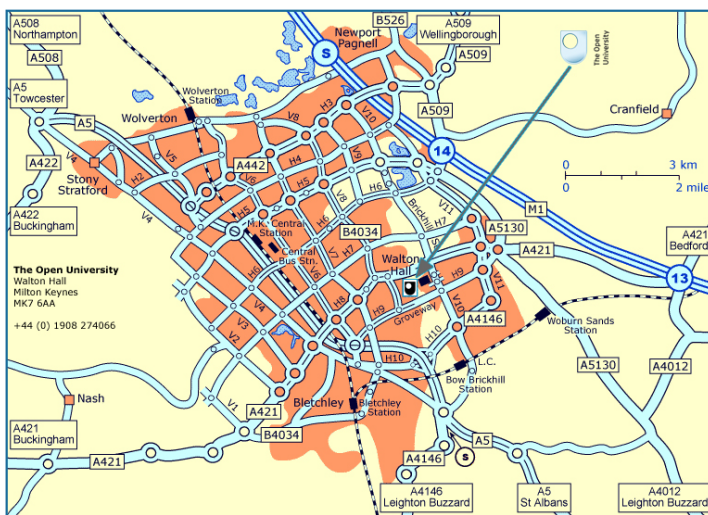

FIND US

Location of KMi

The Knowledge Media Institute occupies the top floor of the Berrill Building on the Open University's Walton Hall campus. Follow the signs to Visitor Reception - we're just a short distance away by stairs or lift.

To help you find your way to KMi, here are some maps.

Key to Symbols

Bus Stop	Bicycle Parking	Dog Run	Public Telephones	Sports Pavilion
Car Parking	Childrens Centre	Gate	Refectory	Stairs
Car Parking for Disabled	Church	Information Points	Shop & Bank	Building Entrance

Key to Walkways

Footpath
Central Walkway