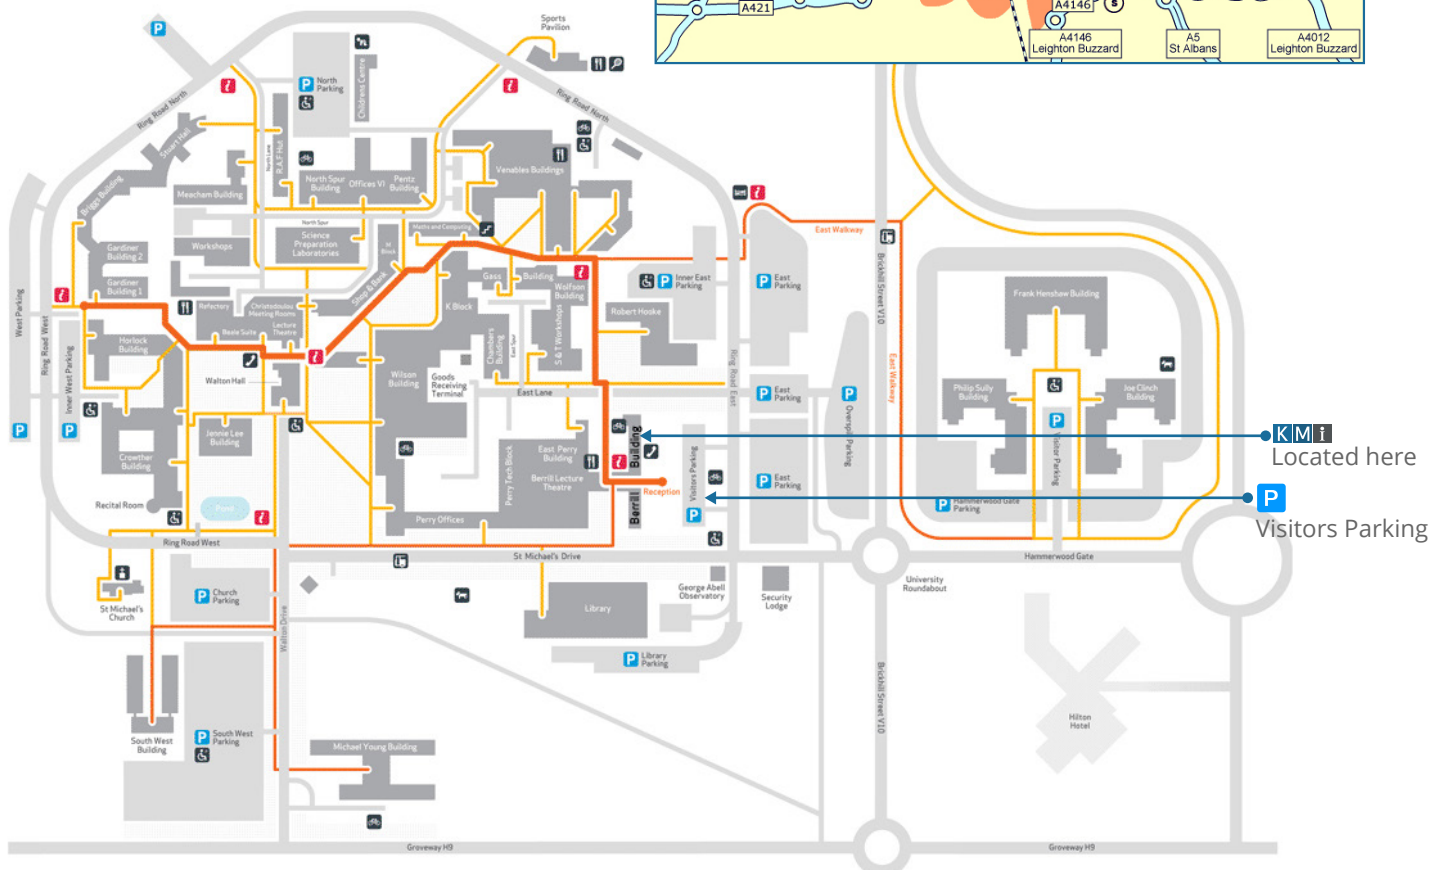

FIND US

Location of KMi

The Knowledge Media Institute occupies the top floor of the Berrill Building on the Open University's Walton Hall campus. Follow the signs to Visitor Reception - we're just a short distance away by stairs or lift.

To help you find your way to KMi, here are some maps.

Key to Symbols

- | | | | | |
|--------------------------|------------------|--------------------|-------------------|-------------------|
| Bus Stop | Bicycle Parking | Dog Run | Public Telephones | Sports Pavilion |
| Car Parking | Childrens Centre | Gate | Refectory | Stairs |
| Car Parking for Disabled | Church | Information Points | Shop & Bank | Building Entrance |

Key to Walkways

- | |
|-----------------|
| Footpath |
| Central Walkway |

Quick guides on travel to the Open University

Travelling from **LUTON** airport

Approximate distance: 40km

Approximate travel time by car: 40 minutes