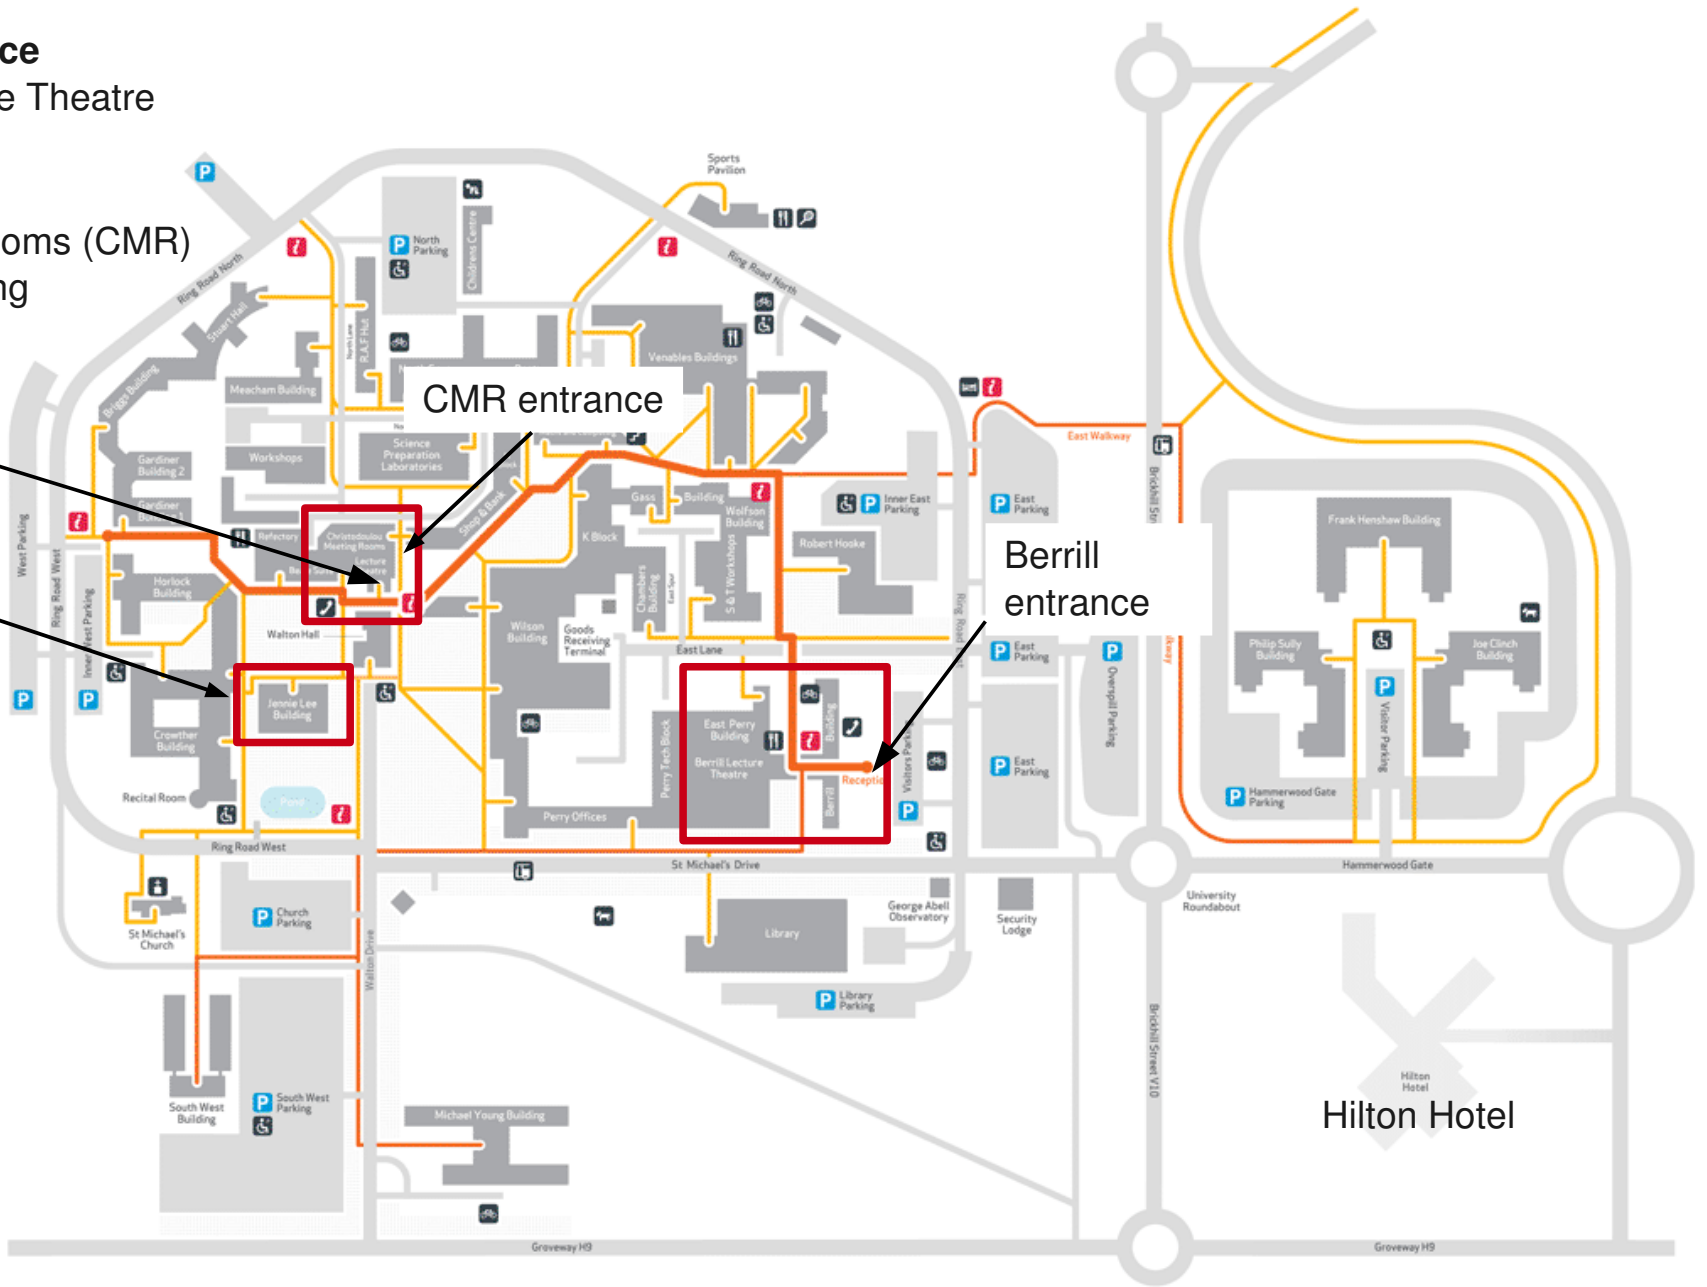

Registration & Conference
Berrill Building and Lecture Theatre

Tutorials/Workshops
Christodoulou Meeting Rooms (CMR)
KMi Podium, Berrill Building

Lunch
Old Lecture Theatre

Reception on 29th March
Jennie Lee Building

Key to Symbols

- | | | | | |
|--------------------------|------------------|--------------------|-------------------|-------------------|
| Bus Stop | Bicycle Parking | Dog Run | Public Telephones | Sports Pavilion |
| Car Parking | Childrens Centre | Gate | Refractory | Stairs |
| Car Parking for Disabled | Church | Information Points | Shop & Bank | Building Entrance |

Key to Walkways

- Footpath
- Central Walkway